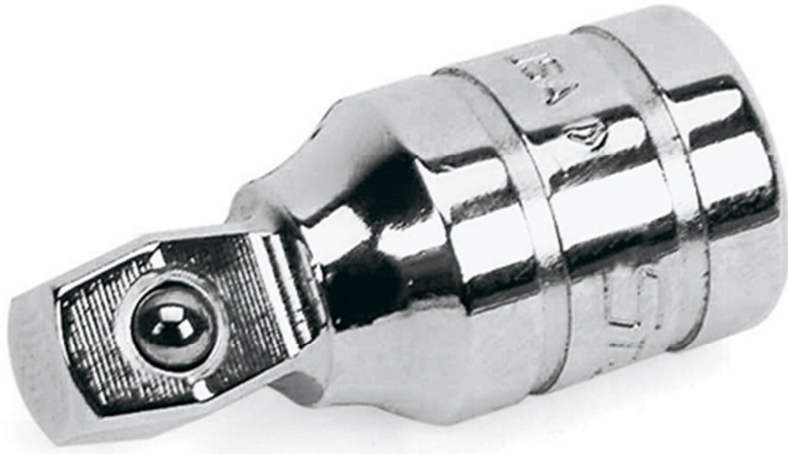

81

81

Friction ball wobble extension