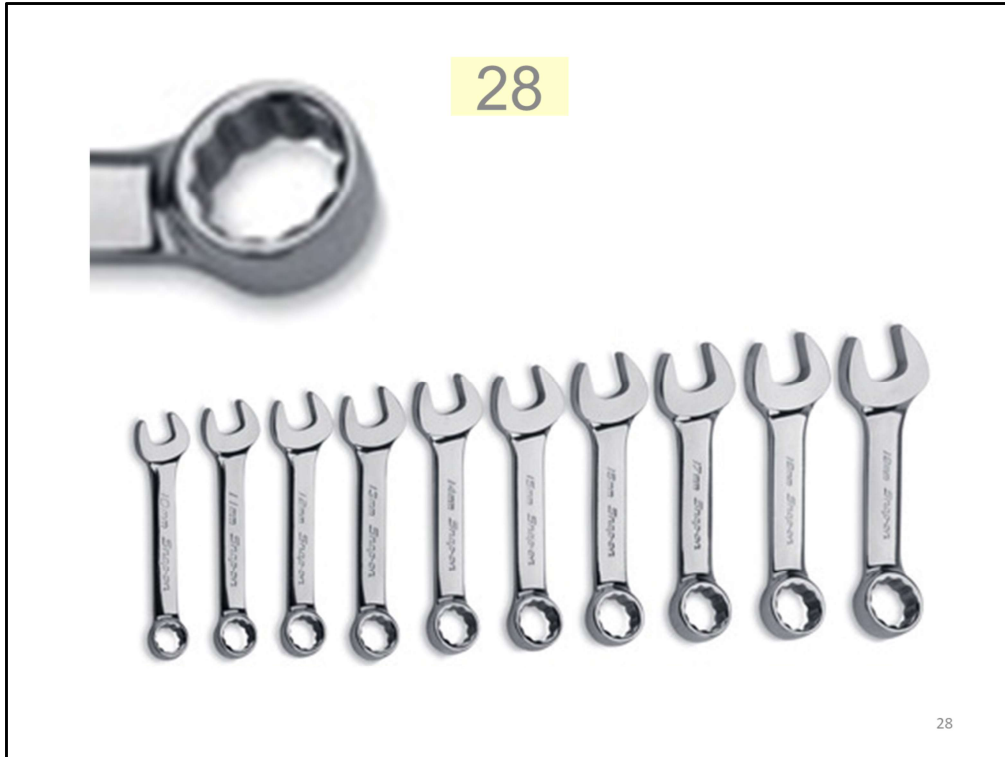

Open end flare nut wrench set

25

25

4 way angle head open end wrench set

26

26

4 way angle head open end wrench

27

27

Adjustable hook spanner wrench set

12 point short OR midget combination wrench set

29

29

Cushion Grip Adjustable Wrench

30

30