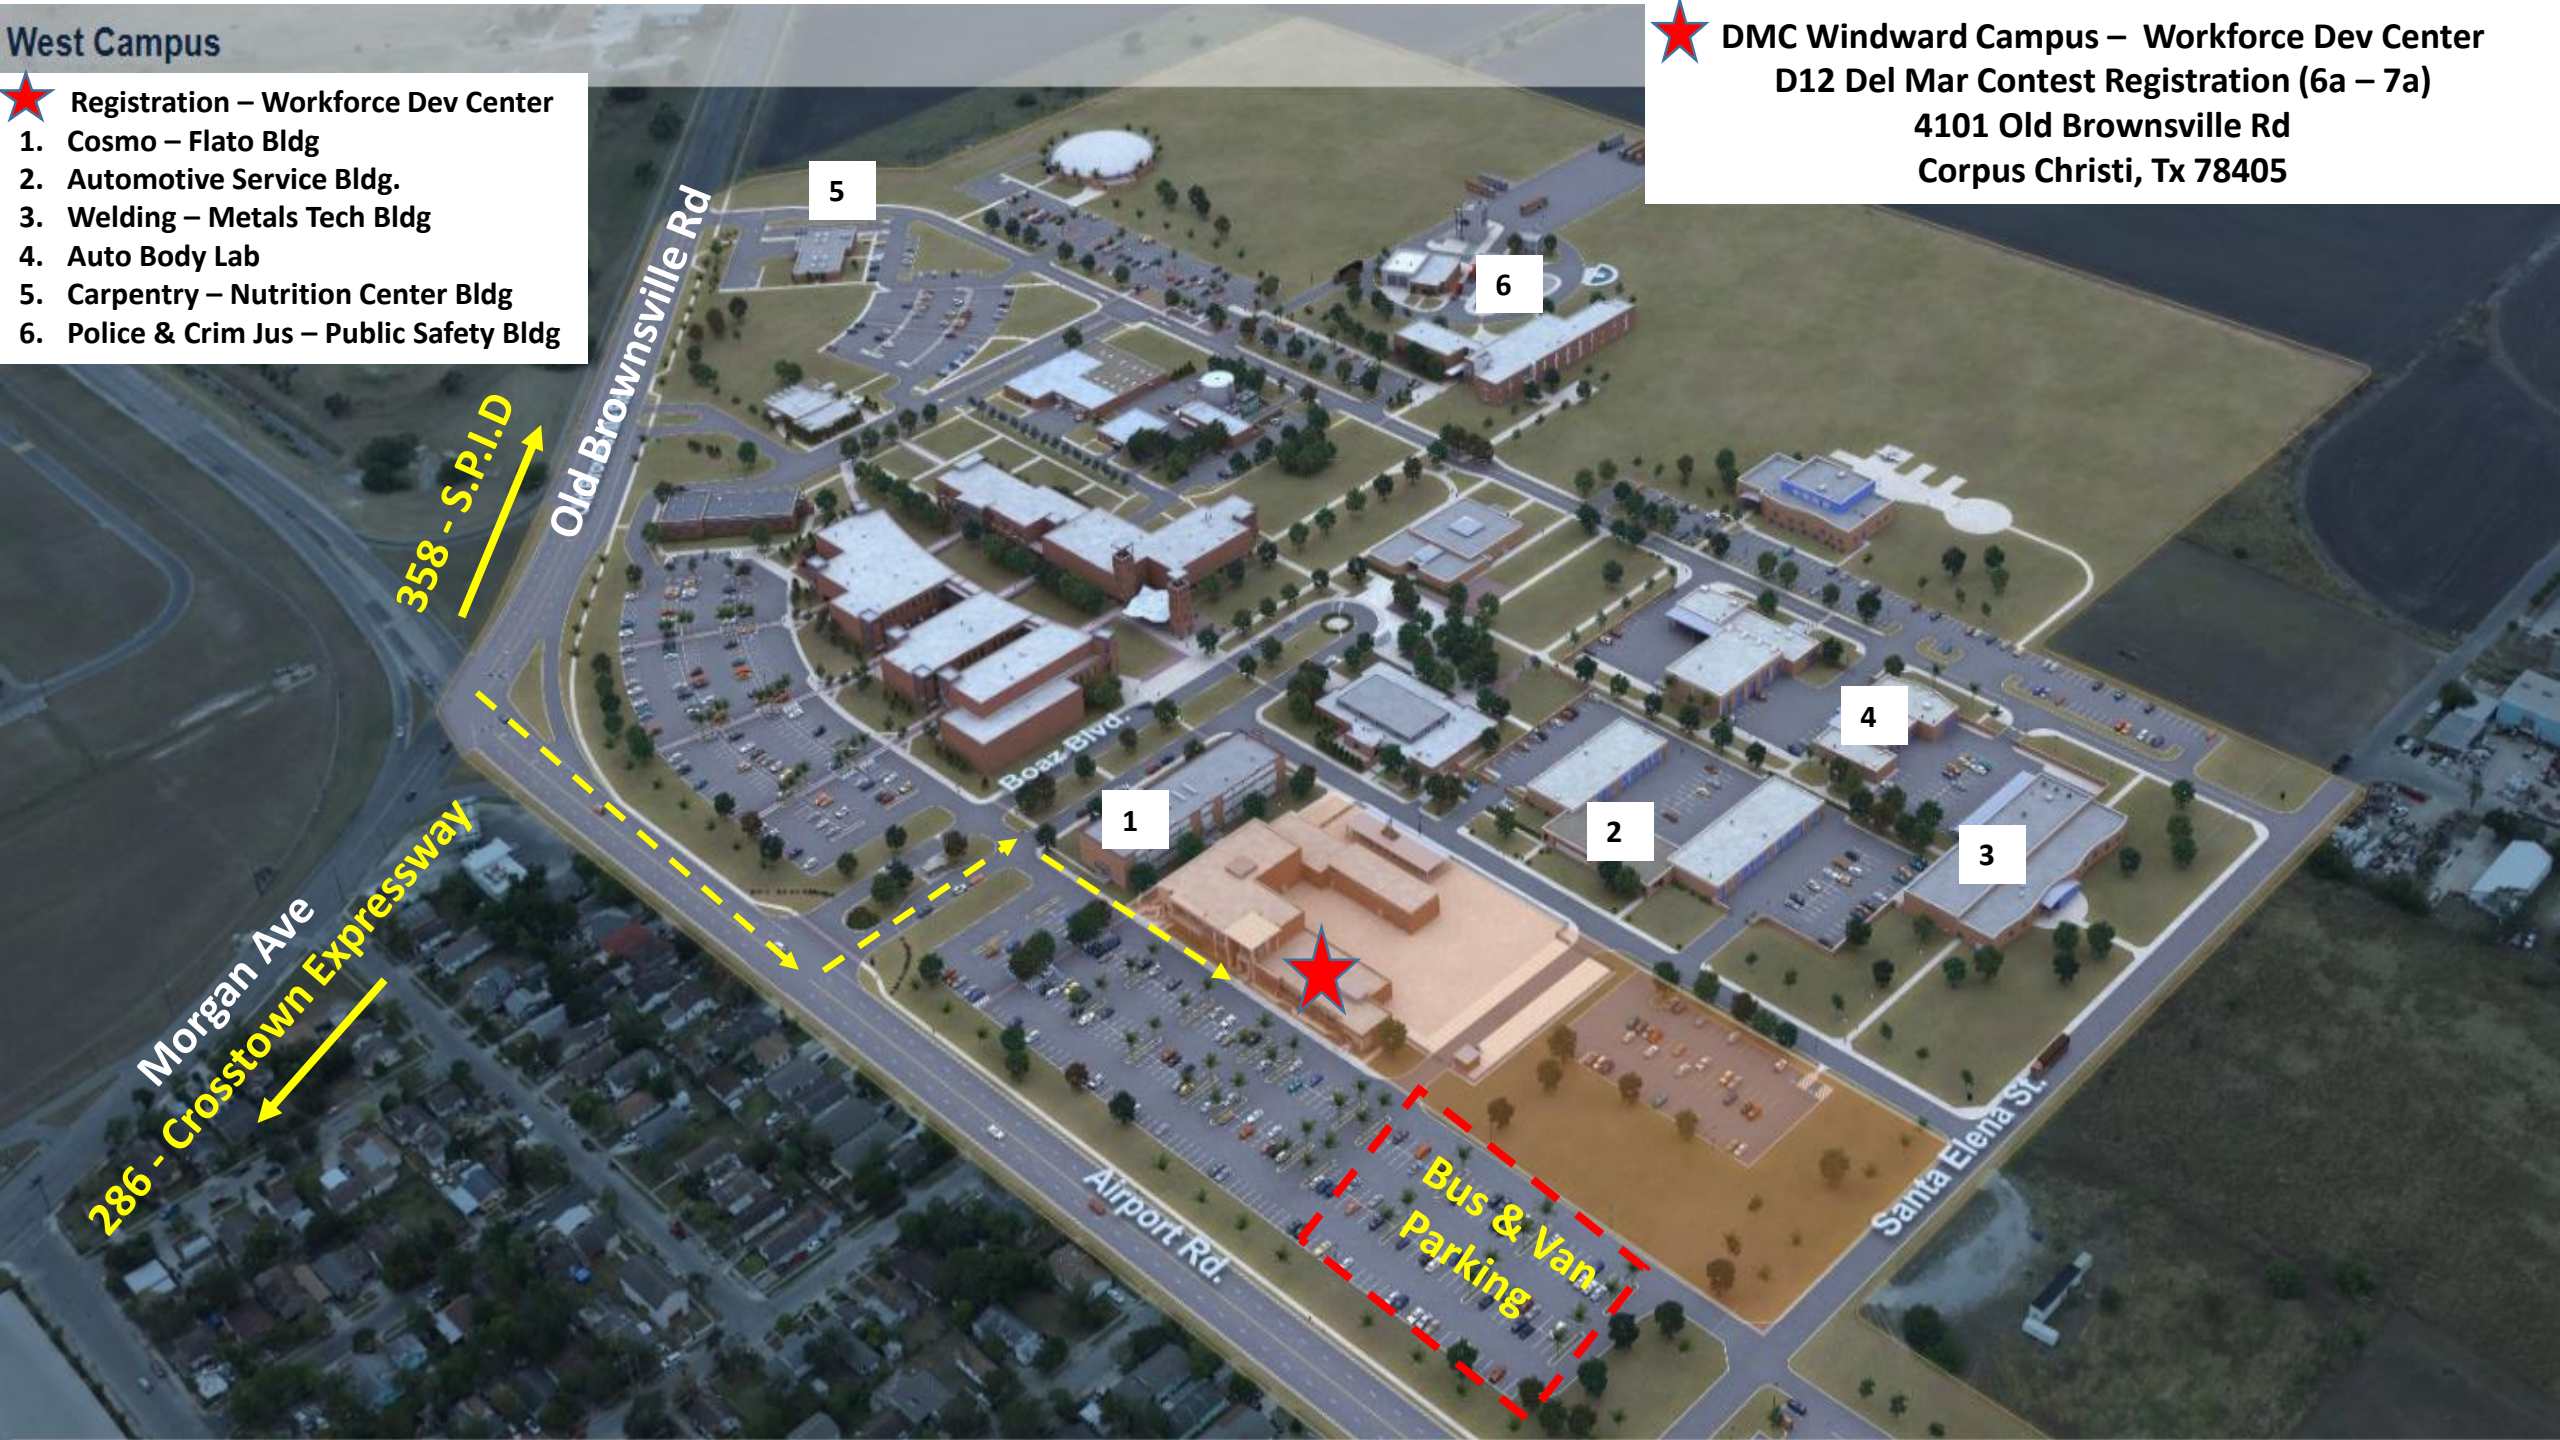

# West Campus

- ★ Registration – Workforce Dev Center
- 1. Cosmo – Flato Bldg
- 2. Automotive Service Bldg.
- 3. Welding – Metals Tech Bldg
- 4. Auto Body Lab
- 5. Carpentry – Nutrition Center Bldg
- 6. Police & Crim Jus – Public Safety Bldg

★ DMC Windward Campus – Workforce Dev Center  
D12 Del Mar Contest Registration (6a – 7a)  
4101 Old Brownsville Rd  
Corpus Christi, Tx 78405

5

6

1

2

4

3

Bus & Van  
Parking

Old Brownsville Rd

Booz Blvd.

Airport Rd.

Santa Elena St.

Morgan Ave  
286 - Crosstown Expressway

358 - S.P.I.D