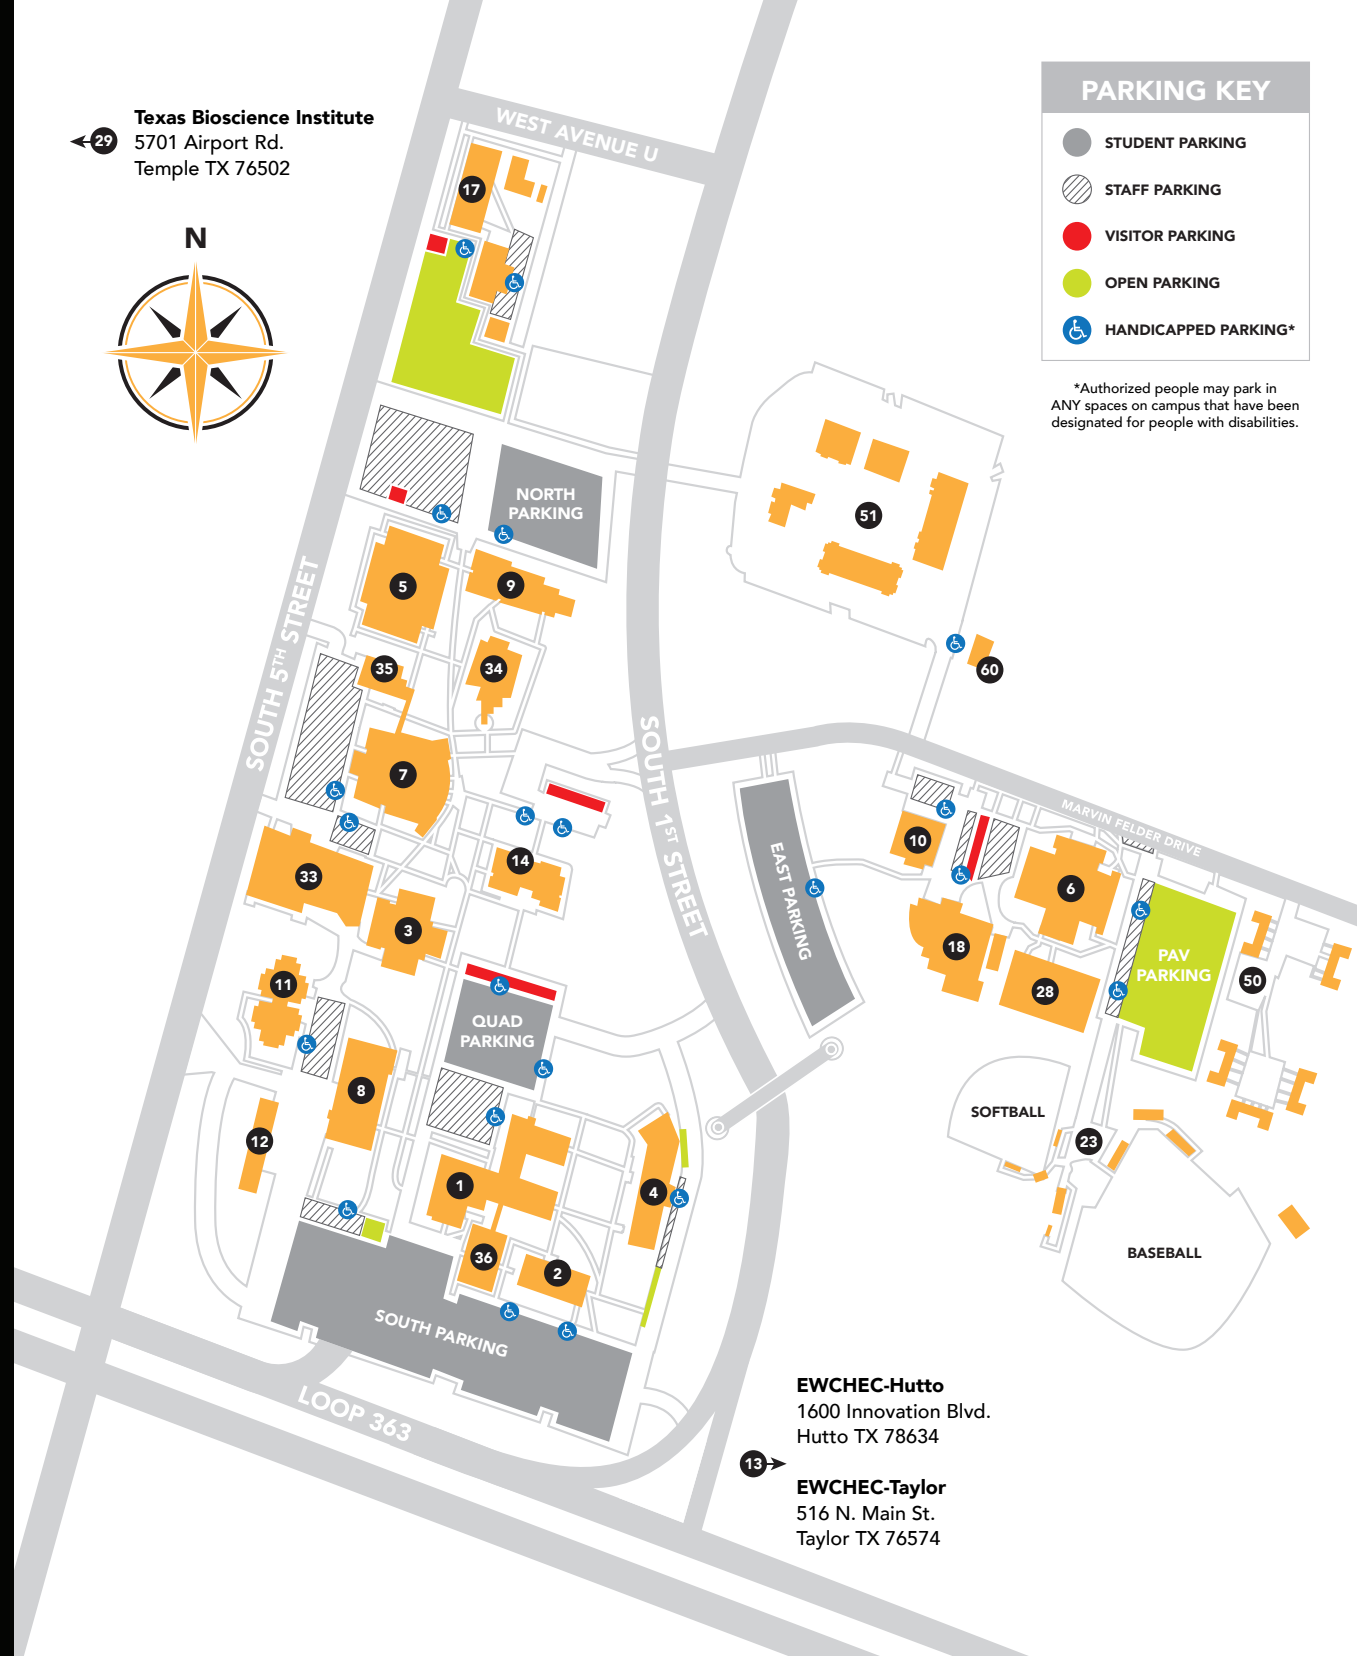

WEST CAMPUS

- 34 Academic Center (AC)
- 8 Arnold Student Union (ASU)
 - Bookstore/Cafeteria
 - Circle of Support Resource Center
- 36 Barron Student Success Center (BSSC)
 - Adult Education and Literacy
 - Math Lab
 - Testing Center
 - Writing Center
- 2 Bryant Berry Hall (BBH)
 - Business and Continuing Education (BCE)
- 35 Carpenter Rehearsal Hall (CRH)
- 4 Hubert M. Dawson Library (HDL)
- 1 Instructional Services Center (ISC)
- 12 Maintenance Building (MNT)
 - Mailroom
- 9 Marc A. Nigliazzo Administration Building (ADM)
 - Liberal Arts Division
 - Temple College Foundation
- 7 Mary Alice Marshall Performing Arts Center (PAC)
- 11 Math and Biomedical Science Building (MBS)
- 3 Newton Science Building (NSB)
- 14 One College Centre (OCC)
 - Admissions & Records
 - Advising
 - Cashier's Office
 - Career Counseling
 - Financial Aid
 - IT Support Desk
 - Veterans Affairs
- 33 Science Laboratory Building (SLB)
- 17 Visual Arts Complex (VAC)
- 5 Watson Technical Center (WTC)

EAST CAMPUS

- 51 University Courtyard Apartments (UCA)
- 60 Campus Police (TCPD)
- 10 Dell Martin Nursing Education Center (NEC)
 - Gym
- 6 Health and Physical Education (HPE)
 - Gym
- 18 Health Sciences Center (HSC)
 - Dental Hygiene Clinic
- 28 Pavilion (PAV)
 - Diagnostic Medical Sonography
 - Fitness Center
 - Leopard Room
- 23 Danny Scott Sports Complex (SSC)
- 50 Temple College Apartments (TCA)

OFF CAMPUS

- 13 EWCHEC-Hutto & EWCHEC-Taylor
- 29 Texas Bioscience Institute

Temple College
2600 S First St.
Temple TX 76504